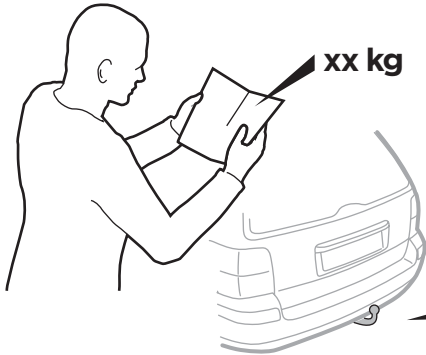

HE
AR

i

=

**max
45 kg**

x3

7 kg

**Stützlast beachten
Note towbar capacity**

xx kg